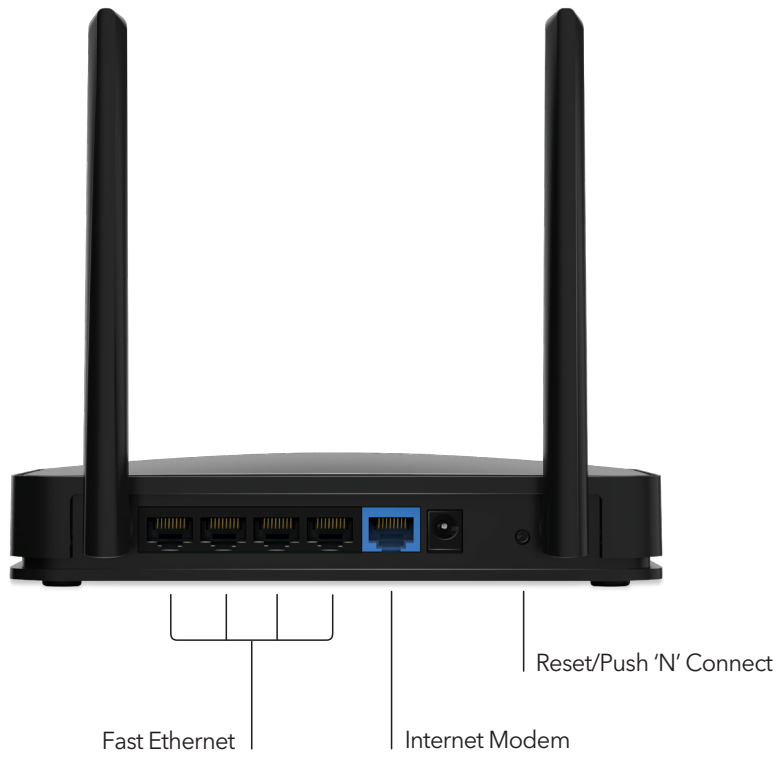

NIGHTHAWK® APP—Easily set up and monitor your home network

PUSH 'N' CONNECT—Easy push button WiFi connections (WPS)

WIFI & POWER ON/OFF—Convenient power savings

Security

Maintain high security across your network to ensure your privacy & family is safe while online. Whether it's preventing phishing & spyware or just limiting access to your home network, NETGEAR has you covered.

GUEST NETWORK ACCESS—Separate & secure access for guests

SECURE WIFI CONNECTIONS—Standards-based WiFi Security (802.11i, 128-bit AES encryption with PSK)

Nighthawk® App

The Nighthawk® App makes it easy to set up your router and get the most out of your WiFi. With the app, you can install your router in few steps—just connect your mobile device to the router network and the app will walk you through the rest. Once set up, you can use the intuitive dashboard to manage your connected devices, check your Internet connection speeds and much more!

- Pause Internet—Pause the Internet to any device
- Guest Networks—Setup separate WiFi access for guests
- Quick Setup—Get connected in just minutes

Connection Diagram

Package Contents

- AC750 Dual Band WiFi Router (R6020)
- Ethernet cable
- Quick start guide
- Power adapter, localized to country of sale