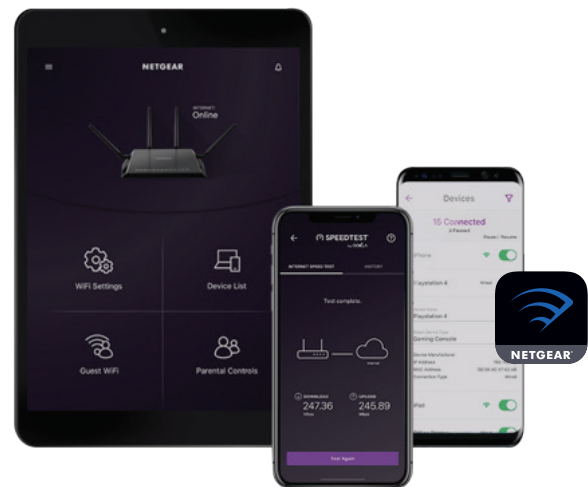

NIGHTHAWK® APP—Easily set up and monitor your home network

PUSH 'N' CONNECT—Easy push button WiFi connections (WPS)

WIFI & POWER ON/OFF—Convenient power savings

Security

Maintain high security across your network to ensure your privacy & family is safe while online. Whether it's preventing phishing & spyware or just limiting access to your home network, NETGEAR has you covered.

GUEST NETWORK ACCESS—Separate & secure access for guests

SECURE WIFI CONNECTIONS—Standards-based WiFi Security (802.11i, 128-bit AES encryption with PSK)

Nighthawk® App

The Nighthawk® App makes it easy to set up your router and get the most out of your WiFi. With the app, you can install your router in few steps—just connect your mobile device to the router network and the app will walk you through the rest. Once set up, you can use the intuitive dashboard to manage your connected devices, check your Internet connection speeds and much more!

- Pause Internet—Pause the Internet to any device
- Guest Networks—Setup separate WiFi access for guests
- Quick Setup—Get connected in just minutes

Connection Diagram

Package Contents

- AC750 Dual Band WiFi Router (R6020)
- Ethernet cable
- Quick start guide
- Power adapter, localized to country of sale