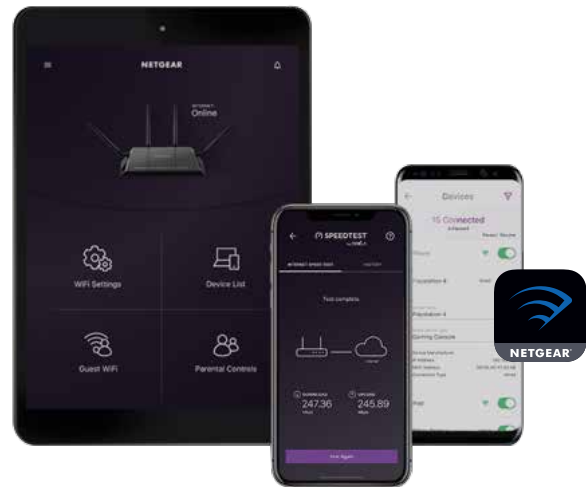

PARENTAL CONTROLS—Manage web filtering and accessibility by profiles or devices

GUEST NETWORK ACCESS—Separate & secure access for guests

SECURE WiFi CONNECTIONS—Standards-based WiFi Security (802.11i, 128-bit AES encryption with PSK)

PERSONAL FTP SERVER—Customized free URL to create FTP server

Nighthawk® App

The Nighthawk® App makes it easy to set up your router and get the most out of your WiFi. With the app, you can install your router in few steps—just connect your mobile device to the router network and the app will walk you through the rest. Once set up, you can use the intuitive dashboard to manage your connected devices, check your Internet connection speeds and much more!

- Remote Management—Easily monitor your home network anytime, anywhere
- Pause Internet—Pause the Internet to any device
- Traffic Meter—Track Internet data usage
- Guest Networks—Setup separate WiFi access for guests
- Quick Setup—Get connected in just minutes