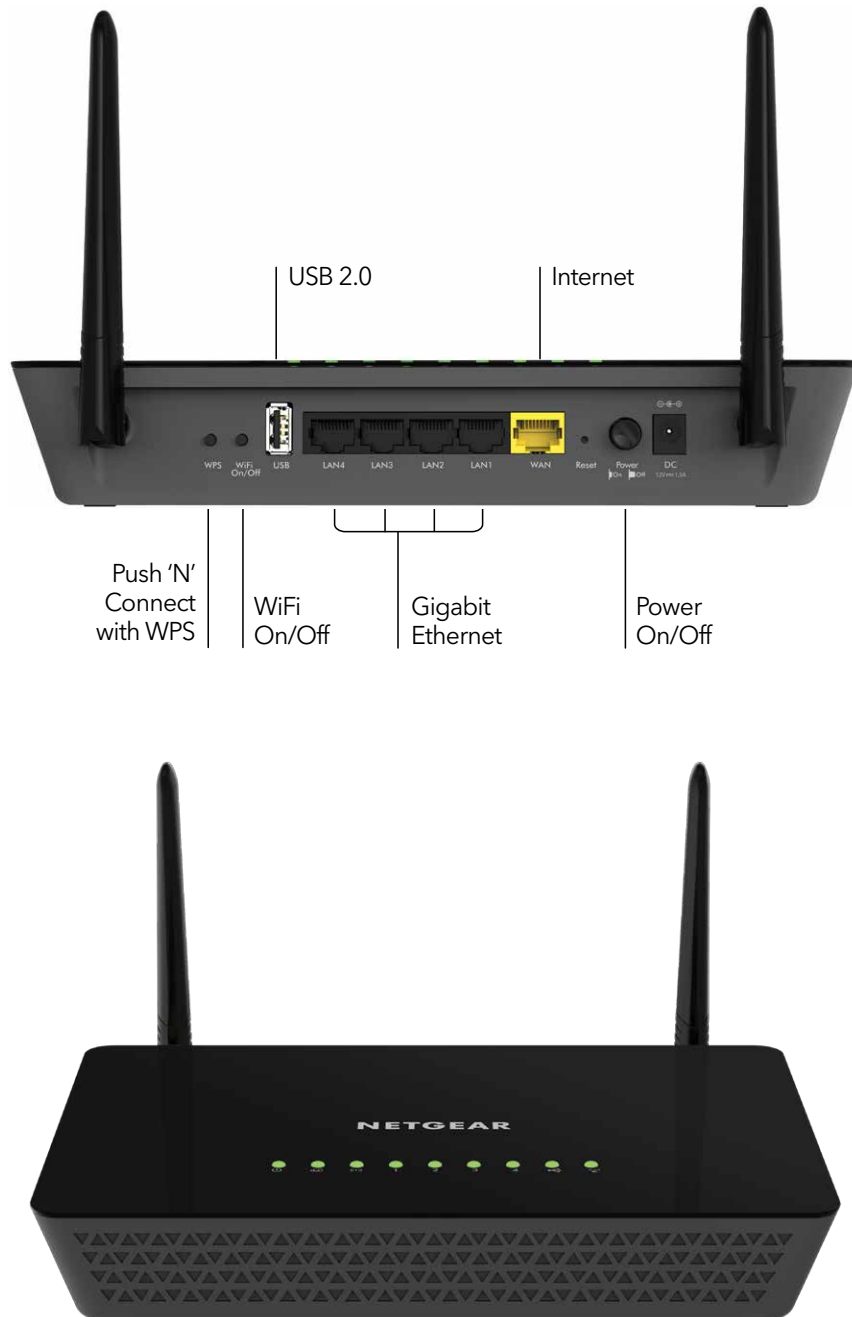

Connection Diagram