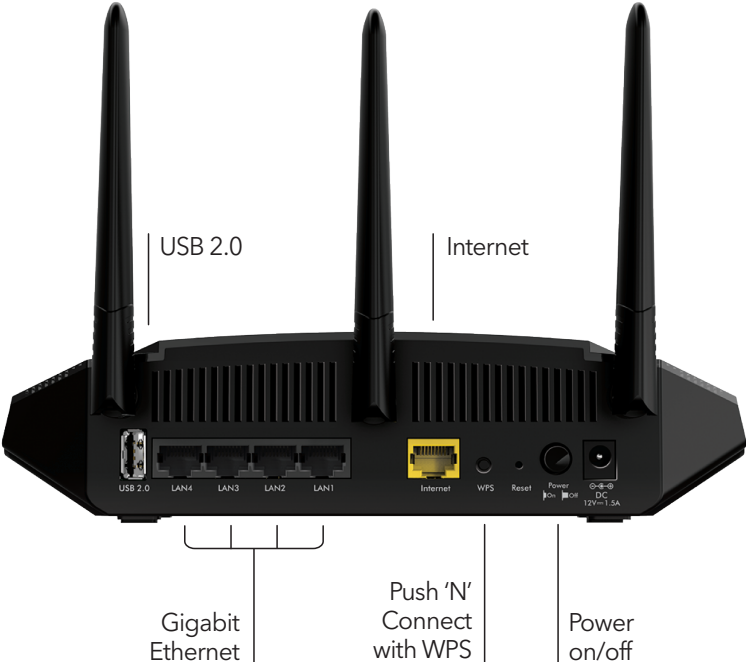

Connection Diagram