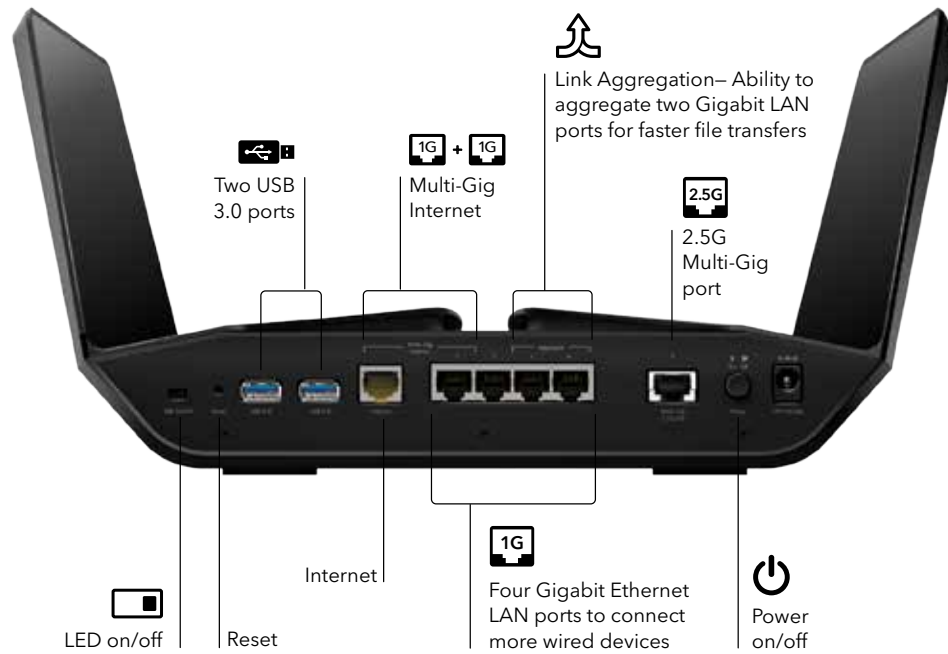

Learn more netgear.com/circle

Key Features:

FILTERS

TIME LIMITS

BEDTIME

USAGE

PAUSE

OFF TIME

REWARDS

HISTORY

CONNECTIONS

Connection Diagram

NIGHTHAWK®

Nighthawk® Tri-Band AX12 12-Stream AX11000 Tri-Band WiFi Router

Package Contents

- Nighthawk® Tri-Band AX12/12-Stream AX11000 Tri-Band WiFi 6 Router (RAX200)
- Ethernet cable
- Quick start guide
- Power adapter