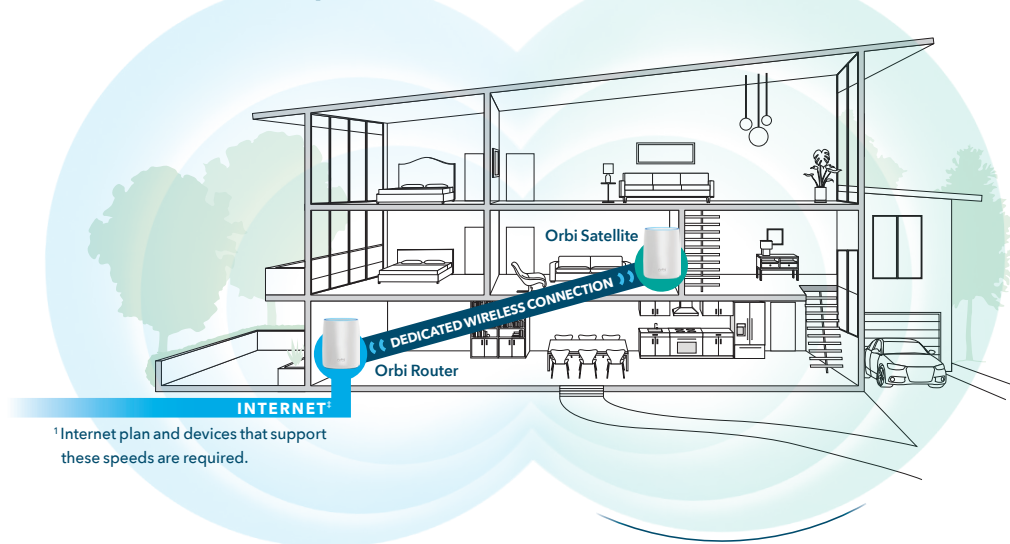

Simple & Secure.

Use the Orbi app and NETGEAR Armor to create your secure whole home WiFi in minutes.

Manage Your Kids' Screen Time.

Circle® with Disney Smart Parental Controls lets you easily manage content & time online on any device.

House Diagram

5,000 Square Feet of Orbi WiFi Coverage

¹Internet plan and devices that support these speeds are required.

> 150Mbps Internet speed over 5,000 sq ft range¹

Simple setup from your smartphone or tablet.

Use the Orbi app to set up and manage your network. To find the app, scan one of the following QR codes or search NETGEAR Orbi in the Apple App Store or Google Play Store.

NETGEAR Armor empowers you to eliminate vulnerabilities or simply know the status of your home network and devices, anytime, anywhere. Get instant notifications when malicious threats are detected, block unknown devices from joining your Orbi home network or take action on vulnerabilities as they are discovered easily through the Orbi App.