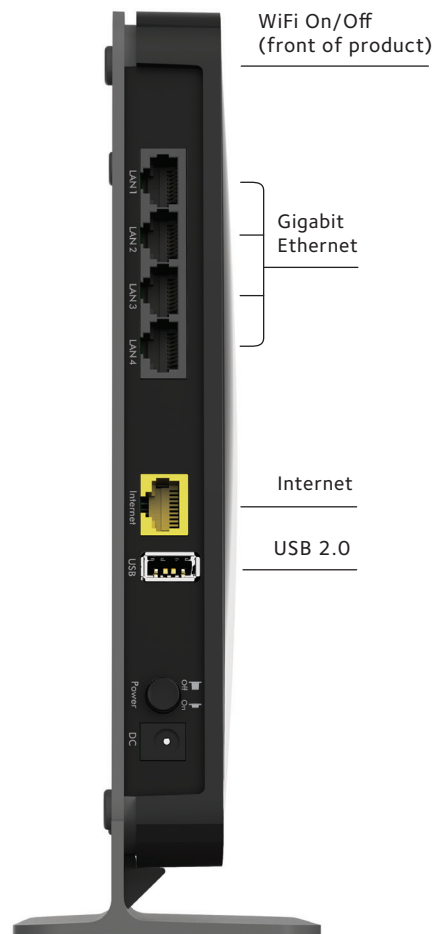

Connection Diagram