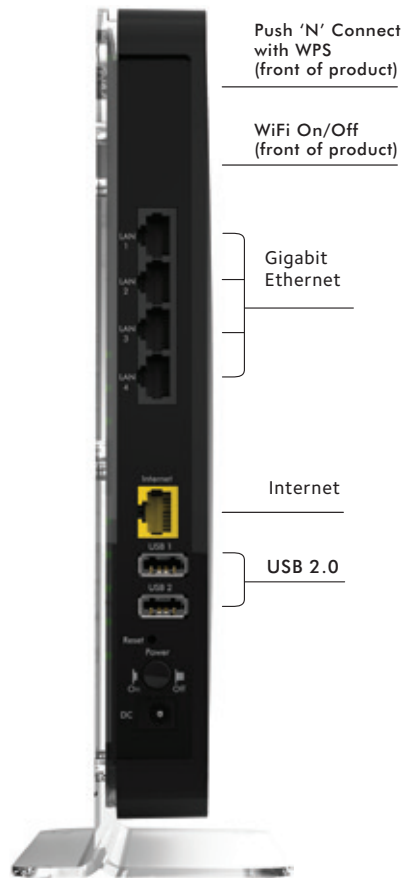

MULTIPLE HD STREAMING—Optimized for a smooth, lag-free multiple HD streaming experience

Connection Diagram

PACKAGE CONTENTS

- N900 WiFi Dual Band Gigabit Router—Premium Edition (WNDR4500v3)
- Ethernet cable
- Power adapter
- Quick Start Guide