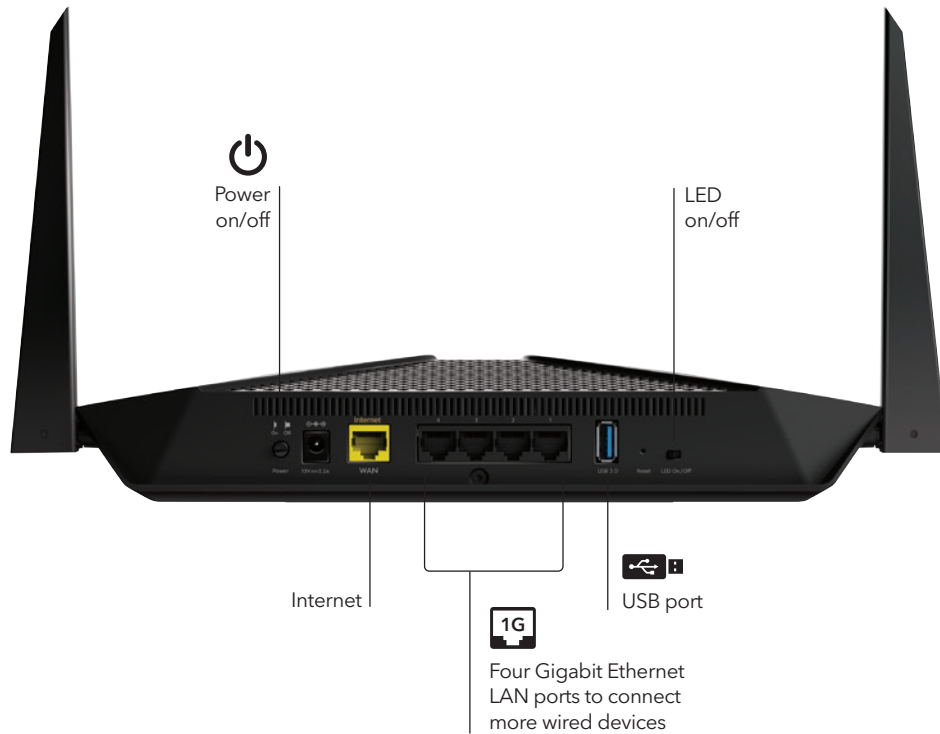

Connection Diagram

NIGHTHAWK®

Nighthawk® AX4 4-Stream AX3000 WiFi Router

Package Contents

- NETGEAR® Nighthawk® AX4/4-Stream AX3000 WiFi Router (RAX40v2)
- Ethernet cable
- Quick start guide
- Power adapter